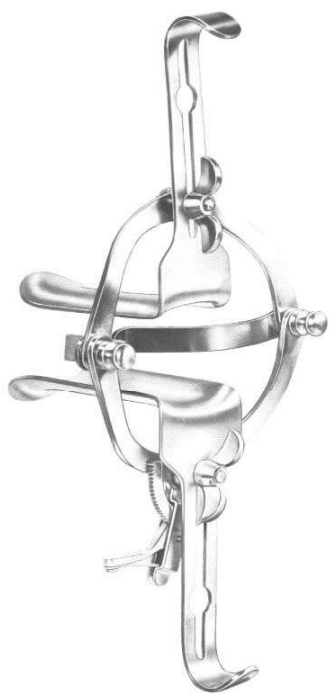

CUSCO  
70.142.00  
75x17 mm

Mittelschraube  
Central Screw  
Vis centrale  
Tornillo central  
Vite centrale

CUSCO	mm
70.150.00	80x24
70.150.01	75x32
70.150.02	85x36
70.150.03	95x37
70.150.04	110x37
70.151.00	75x17

Fig.	mm	CUSCO
1	90x23-25	<b>70.160.01</b>
2	100x25-27	<b>70.160.02</b>
3	110x27-30	<b>70.160.03</b>

**FREEWAY GRAVE**  
**70.162.01**  
 100 x 32 mm

**FREEWAY GRAVE**  
**70.162.02**  
 45°

Vaginalspekula  
Vaginal Specula  
Speculums vaginaux  
Espécules vaginales  
Specoli vaginali

*dimeda*<sup>®</sup>

SURGICAL INSTRUMENTS

<u>mm</u>	<u>TRELAT</u>
85x33	<b>70.180.01</b>
95x35	<b>70.180.02</b>
115x43	<b>70.180.03</b>

<u>mm</u>	<u>SEMM</u>
90x14-18	<b>70.190.00</b>
100x17-20	<b>70.190.01</b>
100x25-30	<b>70.190.02</b>